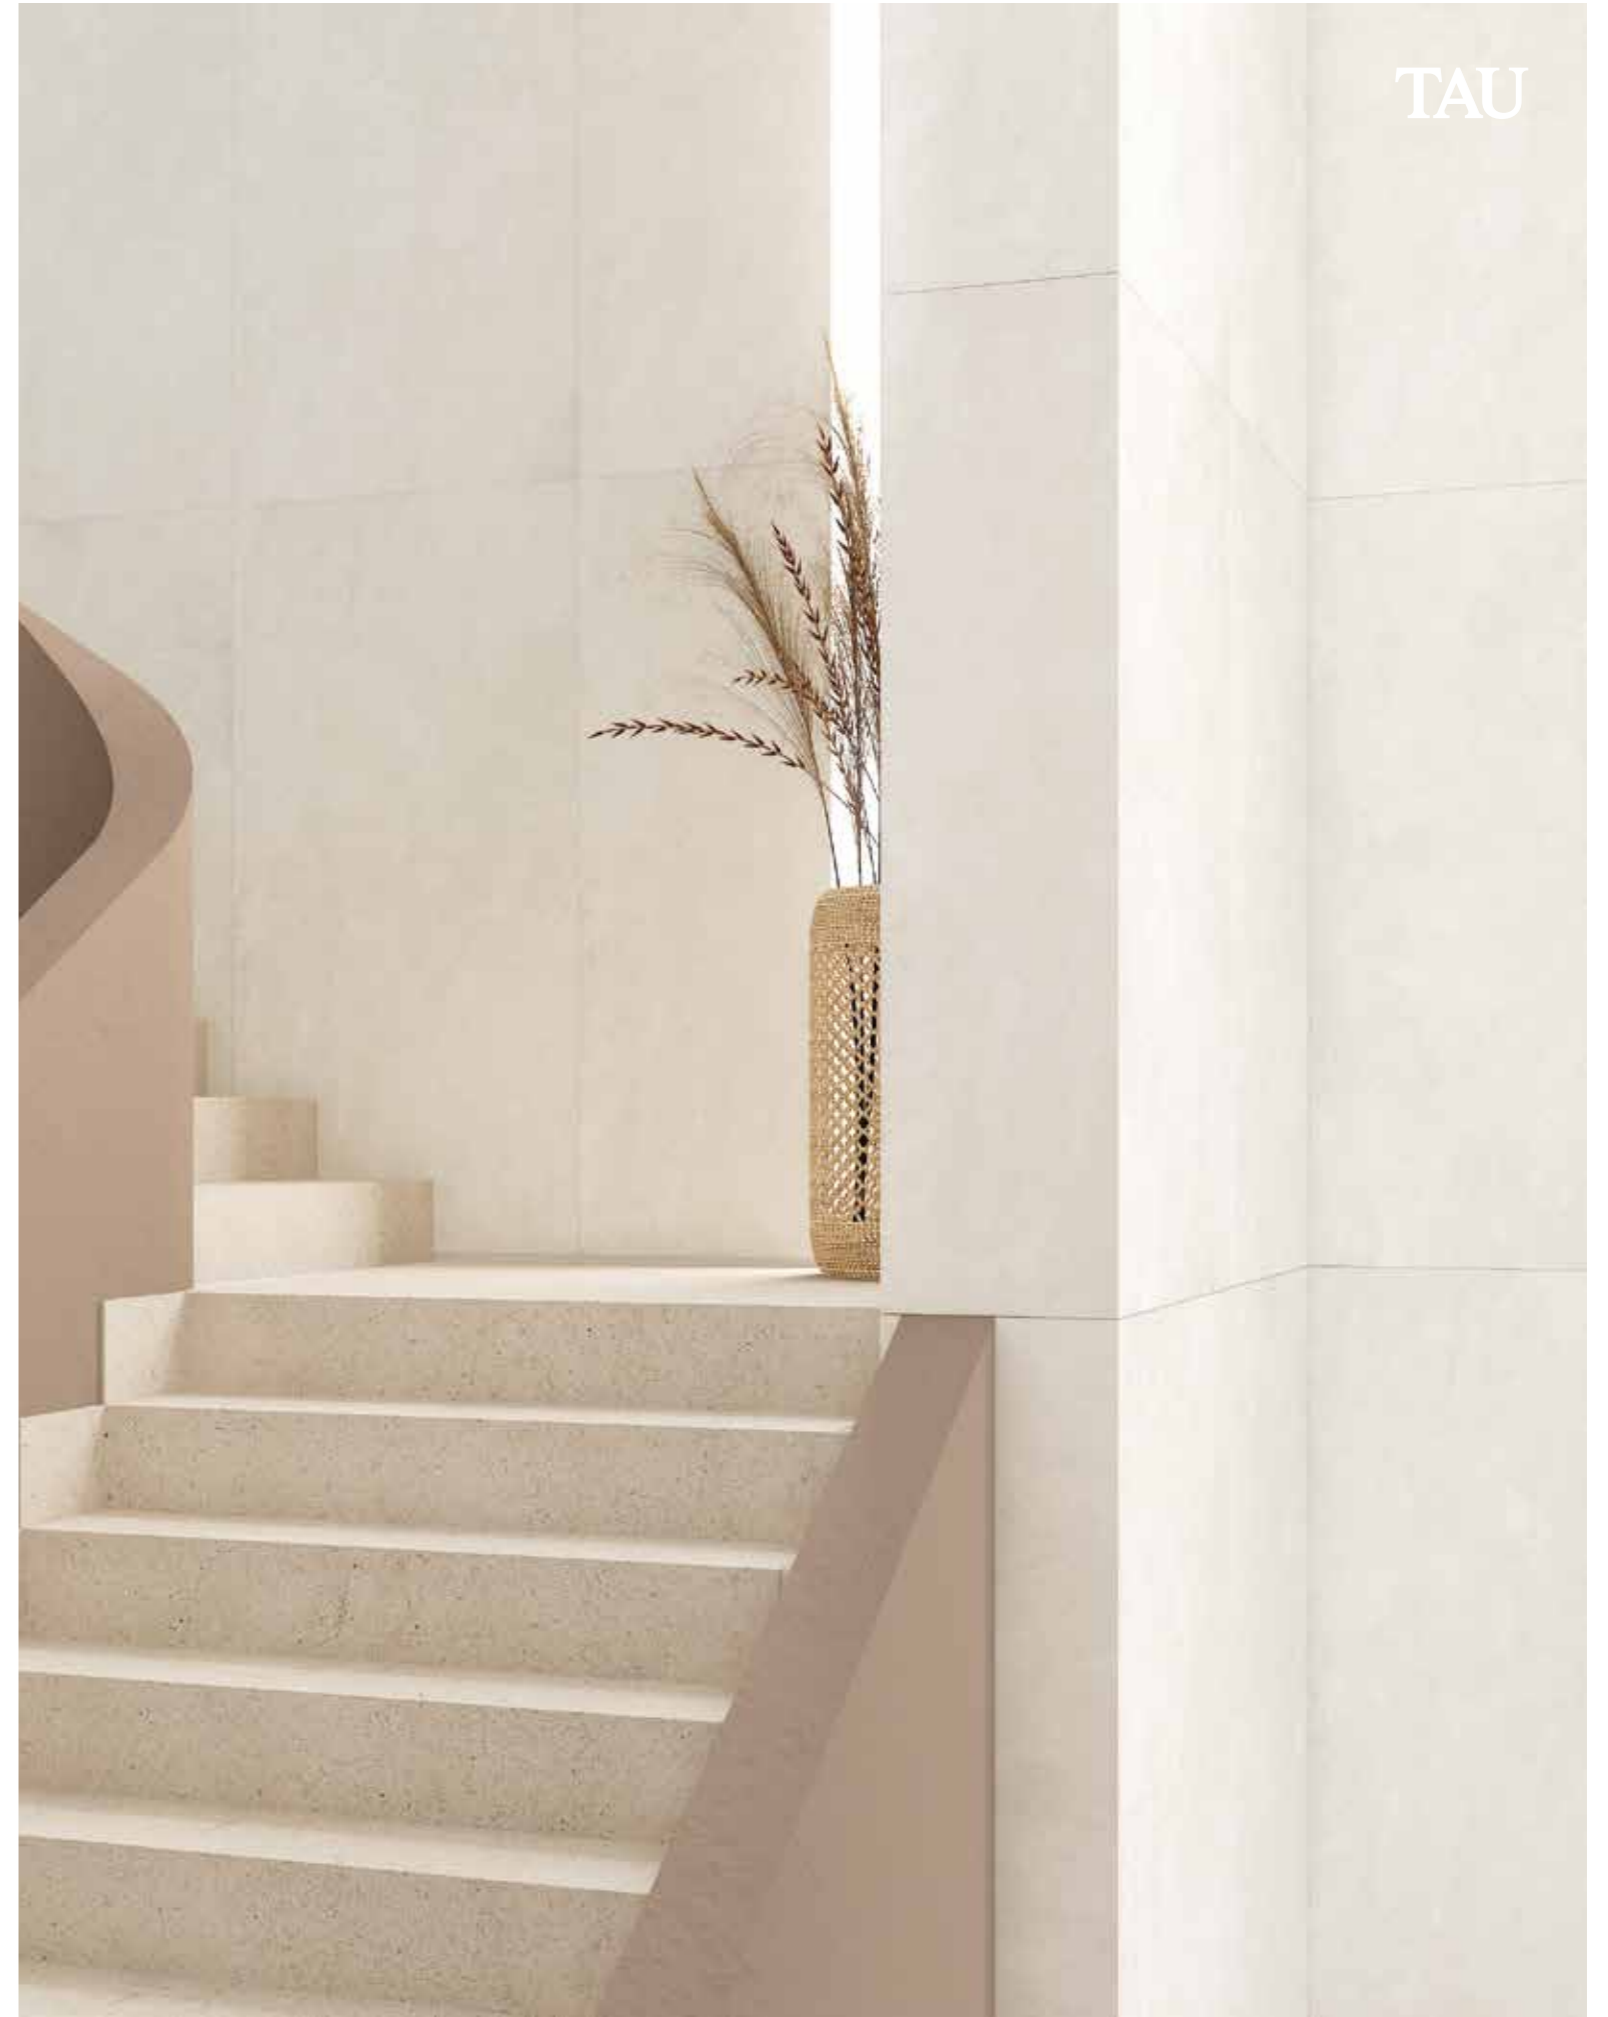

White
NCS S 1000-N

Sand
NCS S 1005-Y50R

Silver
NCS S 0300-N

Gray
NCS S 5500-N

Wall tile Cosmopolita White 75x150.

COSMOPOLITA

Floor tile Cosmopolita Silver 60x60. Wall tile Cosmopolita Silver 60x60, Cosmopolita Gray 60x60,

COSMOPOLITA SILVER 11 DESIGNS 90x90